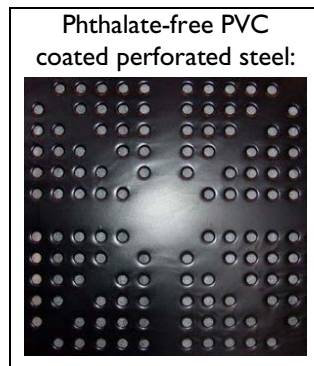

We offer the following colour choices. 1) Other paint colours may be possible as a special order item at increased cost. 2) Biggo seats are standard Grey Aluminum painted metal with Galvanized Chain and Blue bumper. 3) The Meteor, Asteroid and Astro Series cannot be galvanized. 4) The selection of interior colours available for the PE Panels will vary according to supplier stock; please contact us to find out what combinations are available prior to placing your order. 5) Depending on the style of slide required, colour availability may vary; please contact us for a complete list before ordering.

ROPE COLOURS

PAINT COLOURS

PE SLIDE COLOURS

PE PANEL COLOURS

DECKING

NOTE: Actual colours of products and materials may appear slightly different than pictured. Products are subject to availability and may change without notice.