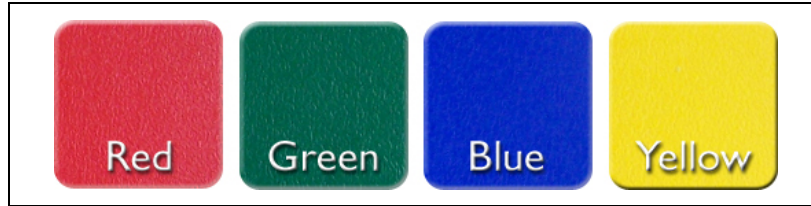

We offer the following colour choices. 1) Other paint colours may be possible as a special order item at increased cost. 2) Biggo seats are standard Grey Aluminum painted metal with Galvanized Chain and Blue bumper. 3) The Meteor, Asteroid and Astro Series cannot be galvanized. 4) The selection of interior colours available for the PE Panels will vary according to supplier stock; please contact us to find out what combinations are available prior to placing your order. 5) Depending on the style of slide required, colour availability may vary; please contact us for a complete list before ordering.

ROPE COLOURS

PAINT COLOURS

PE SLIDE COLOURS

PE PANEL COLOURS

DECKING

NOTE: Actual colours of products and materials may appear slightly different than pictured. Products are subject to availability and may change without notice.